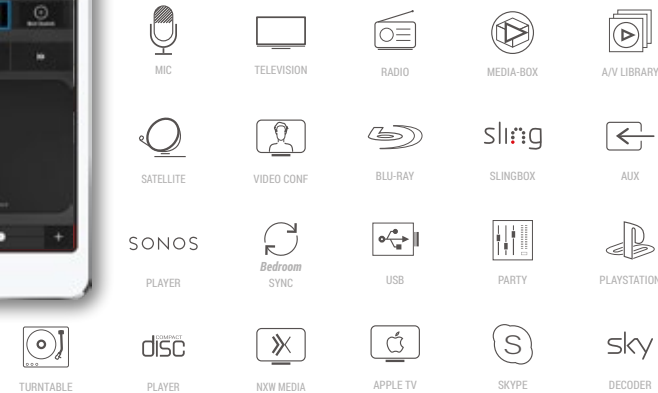

Multimedia anywhere, anytime

The entertainment paradigm is changing, and thanks to Sealux systems it becomes portable, adaptable, **totally customisable** on any device, for any format and on any medium.

Defining the various elements with Sealux becomes easy, **fast and intuitive**: connection schemes, data streams, A/V sources, amplifiers, matrixes, extenders, TVs, projectors, and much more.