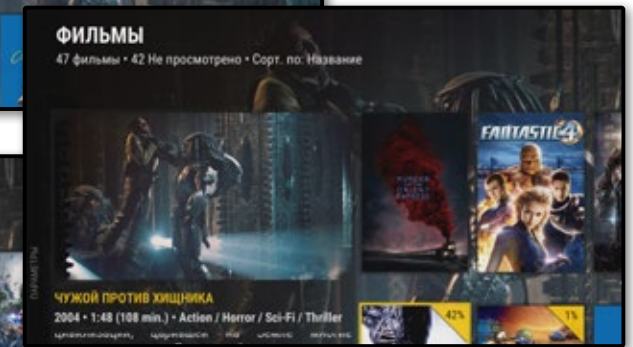

A multilingual platform

When multilingual support is active, all user interfaces will **adapt simultaneously to the chosen language**, on every screen or controller. The Sealux Video on Demand system will automatically gather content metadata for all active languages, showing, for example, the correct movie title and plot.

The system fully supports enhanced charsets, enabling non-latin alphabets like **Cyrillic, Arabic, Chinese and so on**.