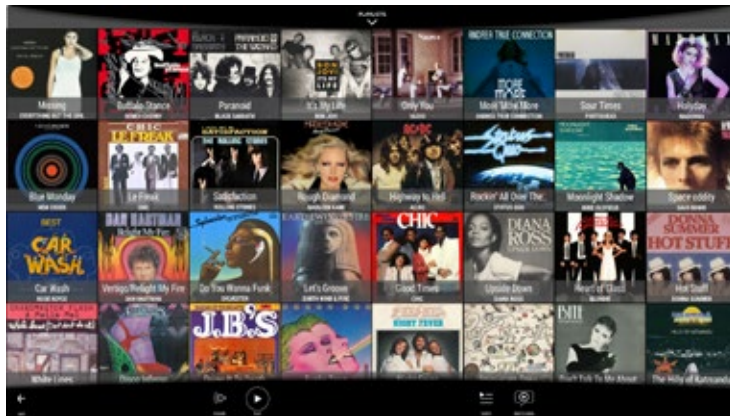

MECCA POINTER

In the Sealux App it is also possible to integrate the **Mecca Pointer**, a line pointing to Mecca from your current location.

ADV CUSTOMIZATION & EXTRAS

Digital Jukebox

REVIVING AN ICON OF THE PAST IN A MODERN KEY

The user experience is **inspired by an old jukebox**, displayed on an interactive multitouch surface, a skin with the unique simplicity of the alphanumeric selection... but **with a 2020 "engine" inside, personalised playlists, unlimited content.**

Simple to use and configure, it is perfectly integrated with a full featured high quality audio system. With the digital jukebox it's extremely easy to select contents and arrange them in personalised playlist for themed evenings: 80s, Jazz, Dance, 70s Disco party etc ..

Enjoy the old fashioned jukebox in completely new graphics, with a lot of functionalities never seen before.

Artwall & Videowall

A TAILOR-MADE REALITY BASED ON A VISIONARY IDEA

The Artwall is a **composition of monitors with any orientation and size**, with a unique, **free and creative final shape**. Our powerful software engine can make the flow pass from one area of this macro-display to another, and **manage videos freely** on one or more screens.