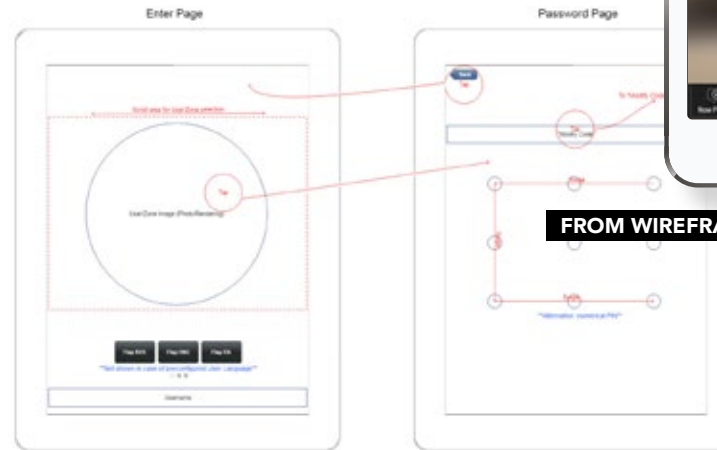

Tailored graphic design

What distinguishes iSealux from others control systems? iSealux is an application that makes it easy to control technological systems using **common gestures** that you commonly use with your portable devices. It is possible to **zoom, navigate on the floor** and swipe quickly on plans to have, with a few simple gestures, the whole yacht under control.

We pay particular **attention to the layout, functionality and graphic design** of the interface.

We have **dedicated programmers and graphic design staff** to make sure GUI is intuitive, simple to use and attractive, following the interior design and owner needs.