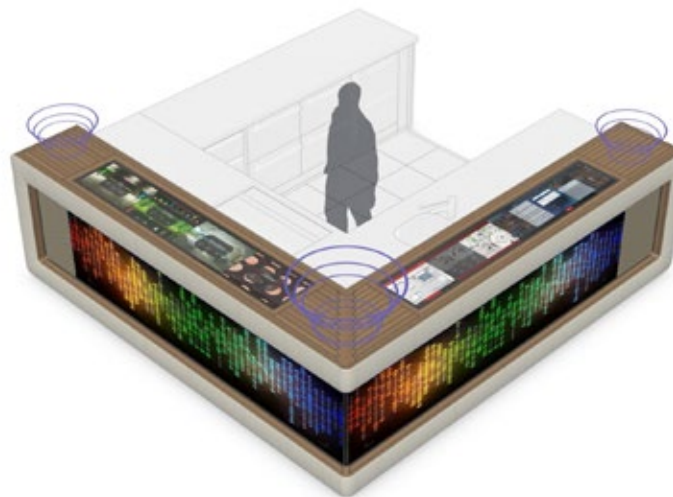

IMMERSIVE ENTERTAINMENT

Custom-made for a luxury villa in Tuscany, the interactive Multitouch bar counter has a ledwall on the front side, and two interactive multitouch surfaces at the top.