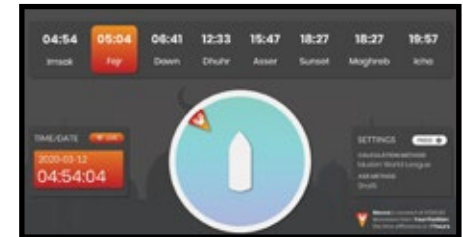

MECCA POINTER

In the Sealux App it is also possible to integrate the **Mecca Pointer**, a line pointing to Mecca from your current location.