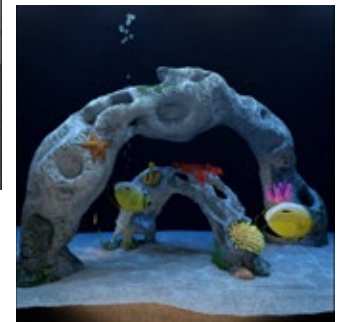

SEALUX
CLOUD

ADV CUSTOMIZATION & EXTRAS

Virtual Aquarium

A THREE-DIMENSIONAL MODEL OF THE SEA

Deep in the lower deck of IJE Gigayacht, built by Cantieri Benetti, there is a Night Club, where Nextworks has deployed a very original and **tailor made** Virtual Aquarium.

A **photorealistic tropical scenario is visible through 5 portholes**; the fish and settings have been designed based on the tastes and choices of the shipowner.

Curiosity: During the development, together with the owner, we **selected, rendered and created the swimming paths of each of the species present in the Virtual Aquarium**. It was a bit like making a three-dimensional model of the sea...