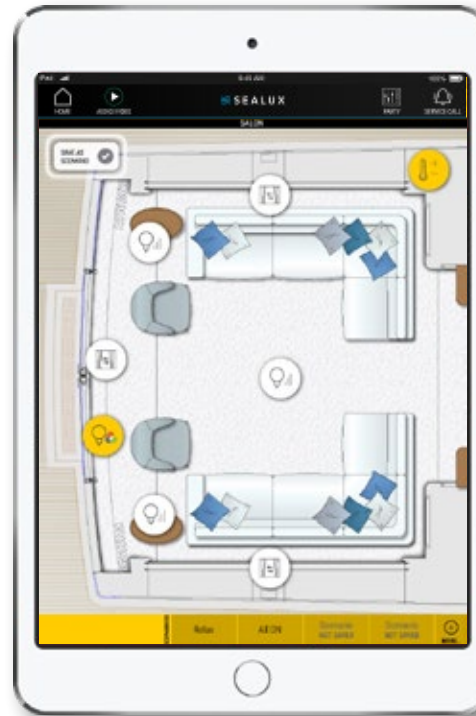

Make it personal

Select your favourite GUI style from our sample portfolio, or design it with us from scratch: it is completely customizable.

With a single touch, your boat can change its ambience.

Create a scenario for every occasion, and summon it when you want, with a simple command, or automatically.

RENDERING/PHOTO VIEW

MAP VIEW

LIST VIEW

YOUR YACHT AUTOMATION

Lighting / Automation / HVAC

SET YOUR YACHT COMFORT

From lighting to light design, a world of creative possibilities, thanks to **total control** of intensity, light frequency and colour temperature. **A single gesture to set scenarios**, interact with natural light.