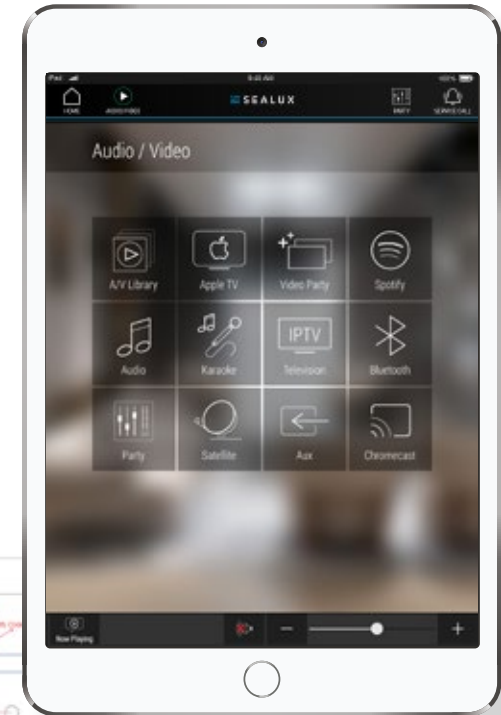

Tailored graphic design

What distinguishes iSealux from others control systems? iSealux is an application that makes it easy to control technological systems using **common gestures** that you commonly use with your portable devices. It is possible to **zoom, navigate on the floor** and swipe quickly on plans to have, with a few simple gestures, the whole yacht under control.

We pay particular **attention to the layout, functionality and graphic design** of the interface.

We have **dedicated programmers and graphic design staff** to make sure GUI is intuitive, simple to use and attractive, following the interior design and owner needs.