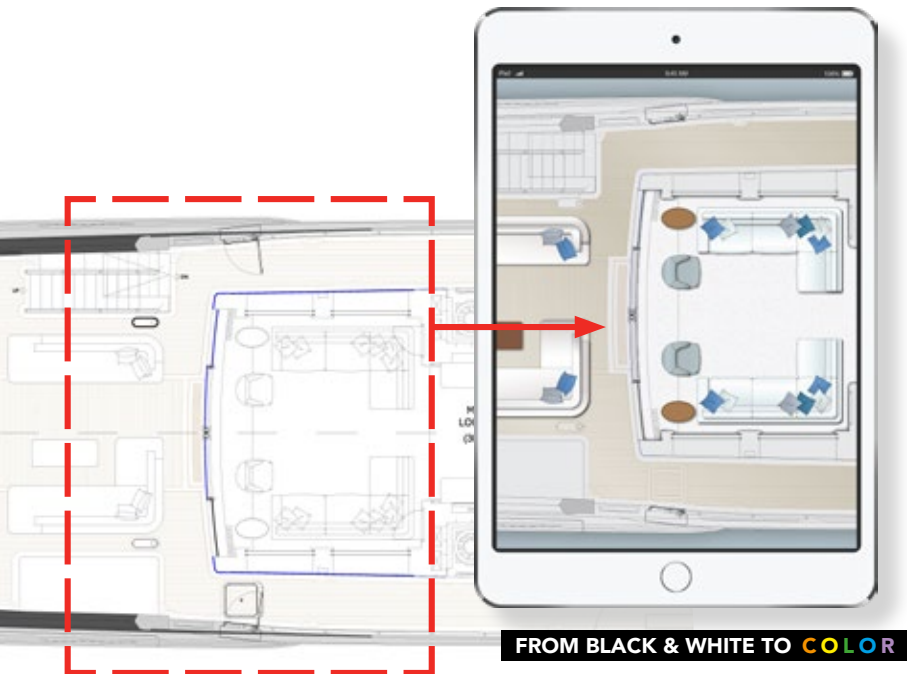

Tailored graphic design

What distinguishes iSealux from others control systems? iSealux is an application that makes it easy to control technological systems using **common gestures** that you commonly use with your portable devices. It is possible to **zoom, navigate on the floor** and swipe quickly on plans to have, with a few simple gestures, the whole yacht under control.

We pay particular **attention to the layout, functionality and graphic design** of the interface.

We have **dedicated programmers and graphic design staff** to make sure GUI is intuitive, simple to use and attractive, following the interior design and owner needs.