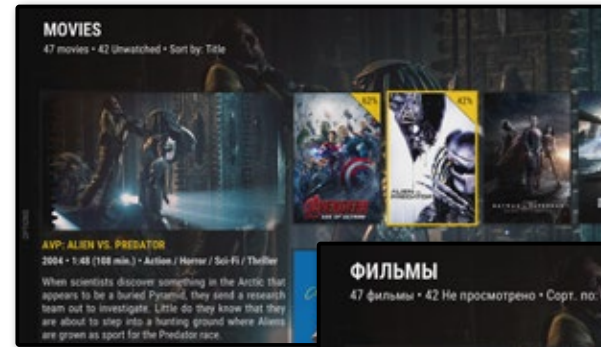

A multilingual platform

When multilingual support is active, all user interfaces will **adapt simultaneously to the chosen language**, on every screen or controller. The Sealux Video on Demand system will automatically gather content metadata for all active languages, showing, for example, the correct movie title and plot.

The system fully supports enhanced charsets, enabling non-latin alphabets like **Cyrillic, Arabic, Chinese and so on**.